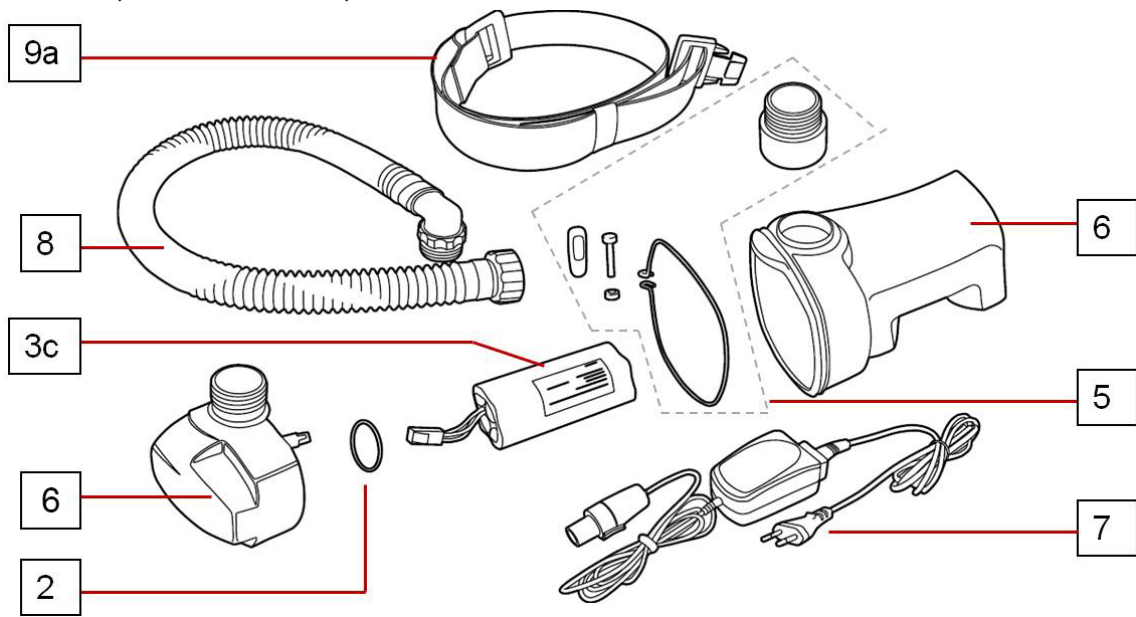

## 3M™ PF-600E-ASB (Proflow SC160) PAPR Parts

3M Order Code	Model #	Description
XP100141710	2027037	PF-931 PAPR Bayonet adaptor pack upgrade kit (needs to be added to Proflow SC160 for using FH1, FH2 & FH21) (10)
XP100547726	063595	O-ring (2)
XP100544590	064043	NiMH Battery PF-600E-ASB (Proflow SC160) Green (3c)
XP100548070	064543	Body tensioner PF-600E-ASB (Proflow SC160) Green (5)
XP100548062	064542	Blower body PF-600E-ASB (Proflow SC160) Green (6)
XP100544533	063791	Universal charging kit (7)
XP100544541	063799	SC-BT-55 EPDM hose (angle & DIN) 80cm for use with FM3, FM4 (comes standard with PF-600E-ASB (Proflow SC160)) (8)
XP100123775	2015430	PVC belt & buckle PF-600E-ASB (Proflow SC160) Green (9a)

## PF-600E-ASB (Proflow 160) Accessories & Spare Parts

Our extensive range of accessories gives you the option to configure Proflow to your preference.

ADP-03

052693

3M Order Code	Model #	Description
UU011003157	ADP-03	Adaptor connect Proflow to M- & S-Series
XP100547734	063596	Shoulder Harness
XP100548054	064527	Shower cover
XP100544442	052693	Filter covers (orange) (2pcs)
XP100544269	042507	Filter DIN End caps (black) (1pc)
XP100545068	VCP1000	FF-600 (Vision/FM4) Visor covers/Tear offs
XP100544145	012698	FF-300 (Promask/FM3) Visor Covers/ Tear offs
XP100137106	2023305	PF-600E-ASB (Proflow SC160) Accessory Pack - 1 x blower outlet cap, 2 x filter inlet plugs
XP100139458	2025641	Storage Carry Case PAPR Black
XP100213188	5000803	Large PAPR Storage Tub and Lid
XP100124740	2015897	Face Mask Storage Box and Lid
AT010687468	6164101E	Storage Poly bag PVC